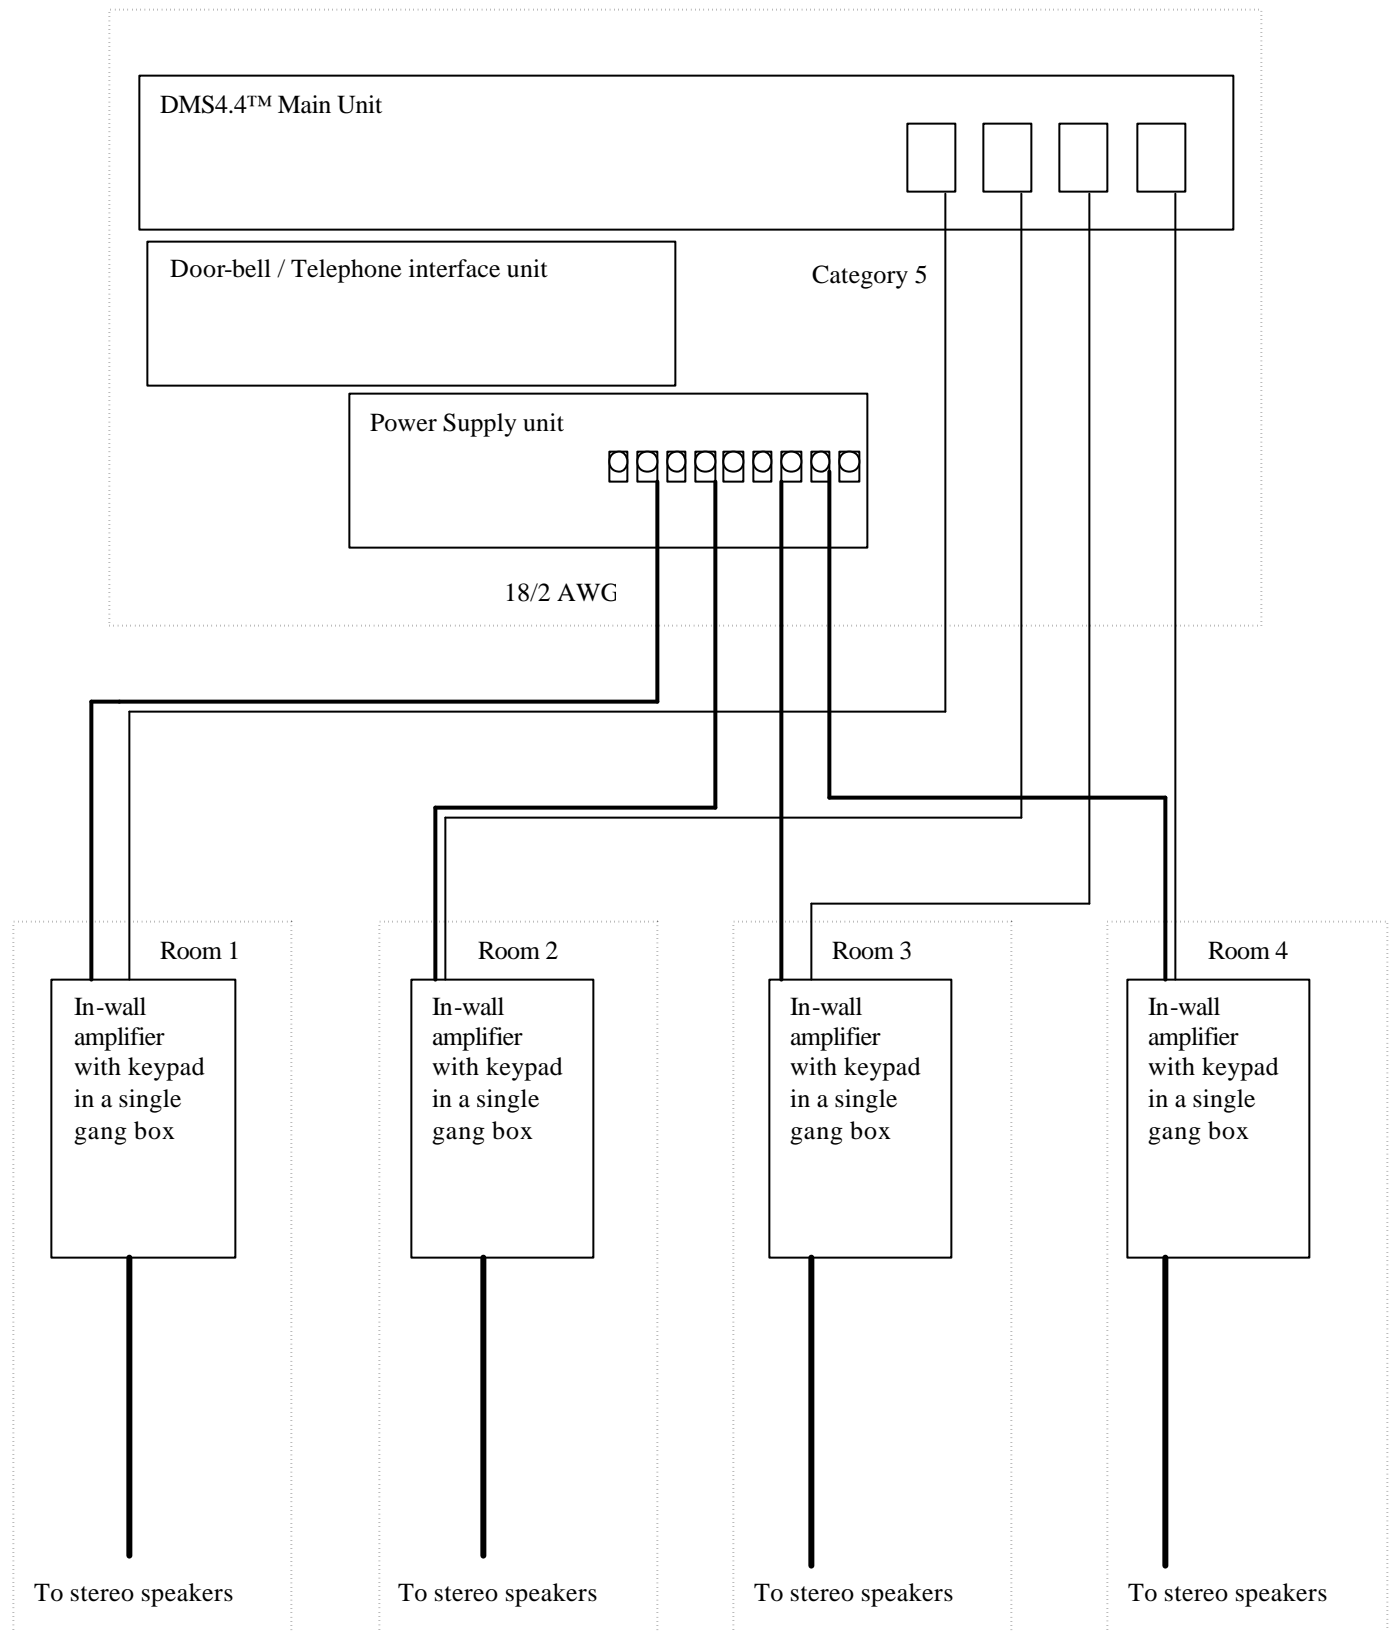

Pragmatic Communications Systems, Inc.,

2934 Corvin Drive, Santa Clara, CA 95051

Tel. (408) 735 0300 Fax (408) 735 0800

www.wireless-experts.com sales@wireless-experts.com