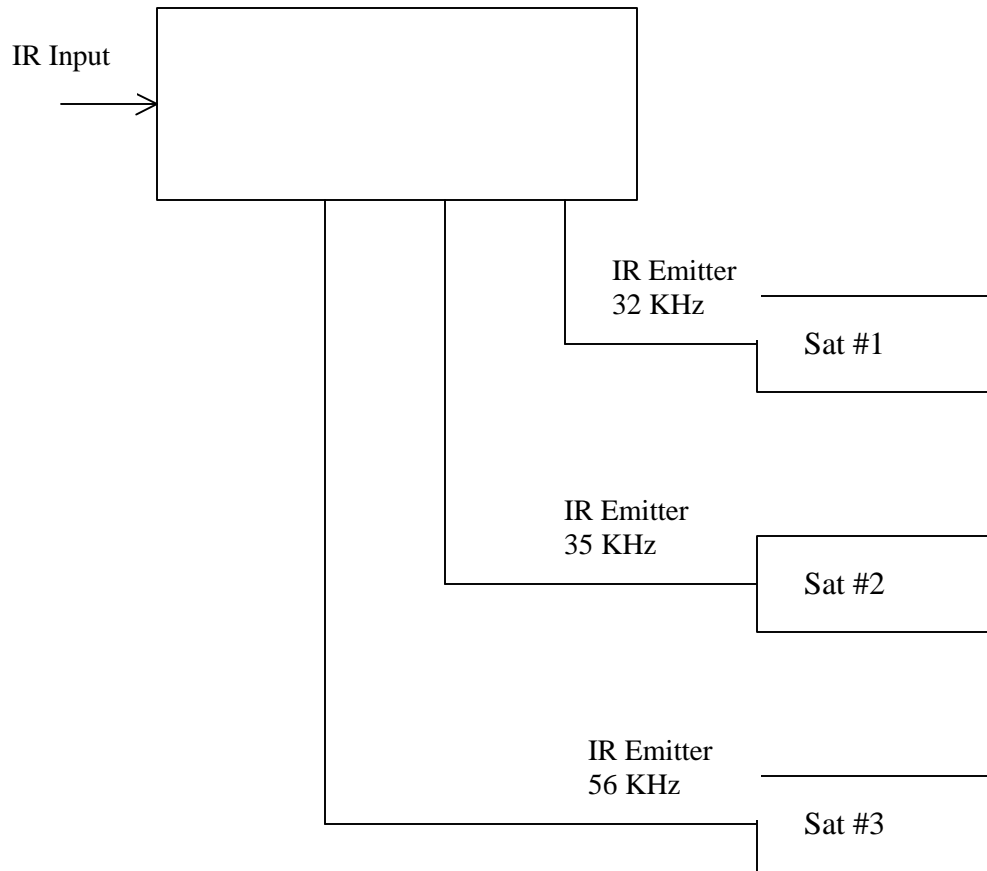

Pragmatic Intelligent IR Router / Controller

- ?? **Single IR input routed to any one of 8 IR outputs.**
- ?? **To control equipment that uses the same IR codes.**
- ?? **9 – 12 VDC input.**

Typical Application:

?? Use a single universal remote / learning remote to control all tuners.

?? **Common IR remote to control equipment with different IR carrier frequency.**