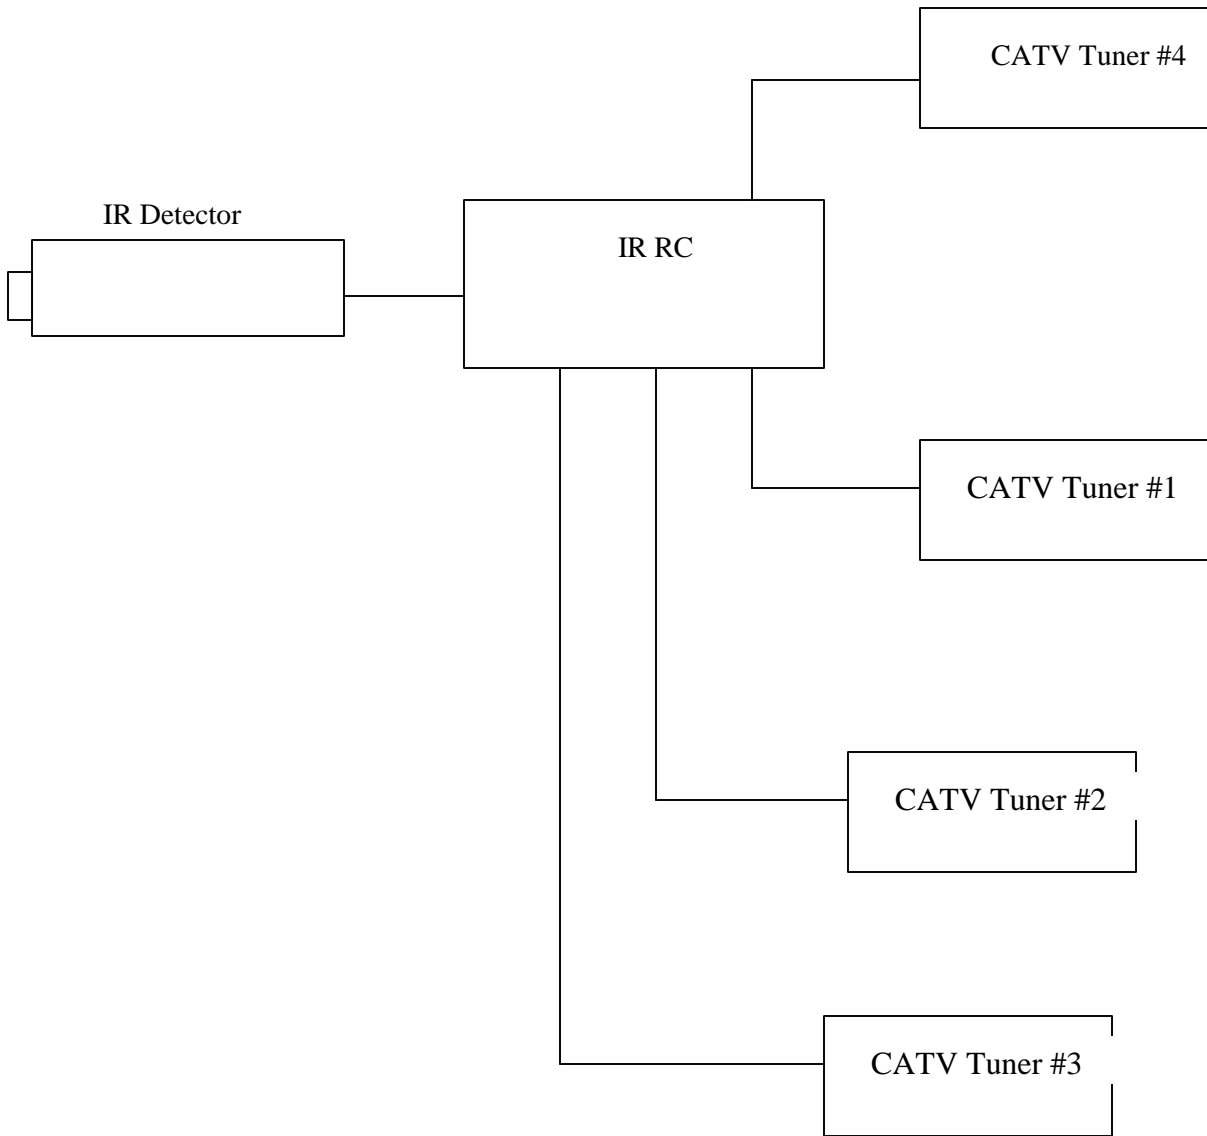

Pragmatic Intelligent IR Router / Controller

- ?? **Single IR input routed to any one of 8 IR outputs.**
- ?? **To control equipment that uses the same IR codes.**
- ?? **9 – 12 VDC input.**

Typical Application:

?? Use a single universal remote / learning remote to control all tuners.

?? **Common IR remote to control equipment with different IR carrier frequency.**