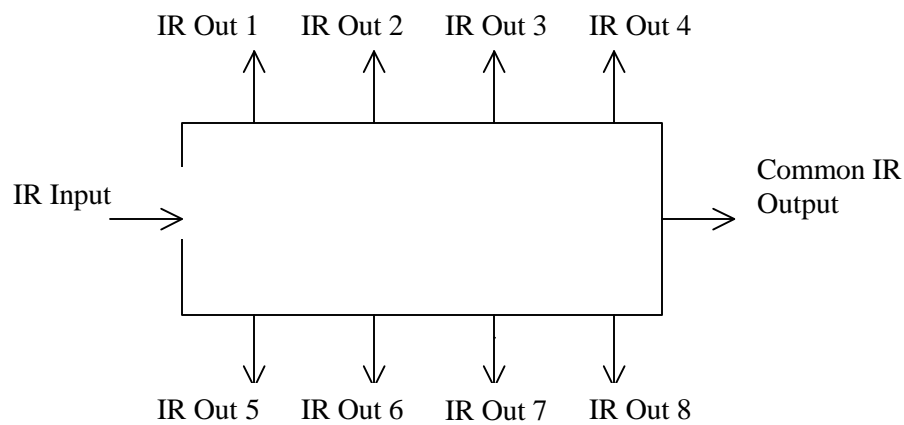

Pragmatic Intelligent IR Router / Controller

- ?? **Single IR input routed to any one of 8 IR outputs.**
- ?? **To control equipment that uses the same IR codes.**
- ?? **9 – 12 VDC input.**

Typical Application:

?? Use a single universal remote / learning remote to control all tuners.

?? **Common IR remote to control equipment with different IR carrier frequency.**