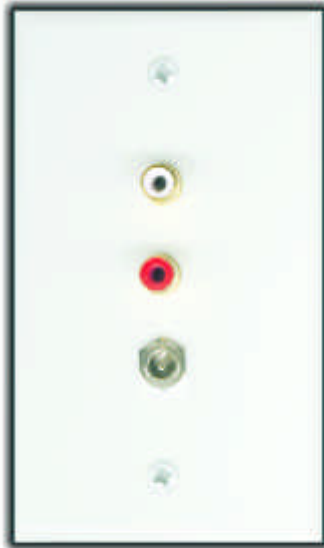

“Affordable Elegance” Product Line

I W A V C

HideAway™ Series Stereo Amp

Do you need high quality zone amplification but don't have enough space for a traditional amp? Pragmatic has the answer. The HideAway™ Stereo Amplifier produces big luxurious sound, yet fits inside a standard size junction box! This small, powerful package delivers true high fidelity performance that actually rivals the sound quality of large stand-alone amplifiers.

Its two separate monoblock amplifiers provide extremely clean state-of-the-art power. You will experience unexpected sound depth and musical clarity from this miniature amplifier.

The unit accepts any volume controlled line level stereo input and uses super quiet 12VDC power. Advanced protection circuitry guards against system damage from overload, over-temperature, or short circuits.

There are a number of optional features available for this miniature powerhouse. Options include a rotary volume control or a blank face plate (that includes all wire connections). Multiple amplifiers can be mounted in dual or triple J-boxes. Up to six amplifiers can be positioned in a standard rack mount unit.

product specifications

Continuous power:	24 Watts per channel	Freq. Response:	20 Hz to 20 KHz
Peak power:	60 Watts per channel	Power:	12 VDC
Dynamic range:	> 100dB	Size:	2"(w) x 3.5"(h) x 3"(d)
Signal-to-Noise:	> 100dB	Weight:	12 oz