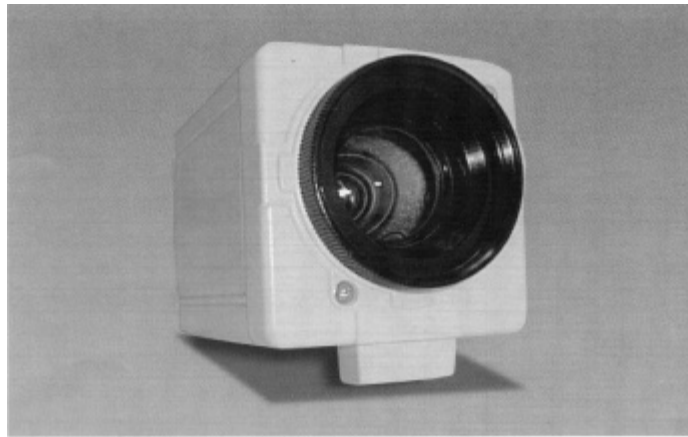

## PVCM63X SERIES

**Are you in Need of a High Quality Camera that comes in a small package?**

**Pragmatic has the answer.**

This High Resolution Camera has a 450 TV lines resolution with auto focus, 16x zoom, auto iris, S-VHS or composite video outputs, text overlay and RS232/422 or push button auto control. It is also capable up to 128x digital zoom and has an excellent low light capability and a very high Signal-to-noise ratio. Housed in a metal enclosure, it withstands high environmental condition. It has a selectable gain control, Gamma correction, backlight compensation, white balance and selectable shutter speed with 28 steps.

**PRODUCT SPECIFICATIONS**

CCD Sensor:	1/4" IT CCD
Active Pixels:	NTC - 768(H)x492(V) PAL - 768(H)x582(V)
Horizontal Resolution:	450TVL
Sensitivity:	1 LUX
Signal to Noise Ratio:	>45dB
Gamma:	ON
Gain:	AGC on & off Control
Contour Enhancement:	Adjustable Range
Synchronization:	Internal
Back Light Compensation:	On & Off Control
White Balance:	AWB Preset One push; Special; Manual
Iris:	Auto & Manual Control
Lens Mount:	Integrated
Integrated Lens Specs:	
Focal Length/Zoom:	3.9-63mm; 16X zoom
Angle of View:	
Relative Aperture:	f 1.6
Focus:	Auto & Manual
Video Output:	Composite VBS
Power Supply:	DC12±2V
Power Consumption:	4W
Interfaces:	RS232; RS485; RS422 Options
Ambient Operating Temperature:	0 deg. C to 40deg. C
Storage Temperature:	-20deg. C to 60deg. C
Housing:	Metal
Weight:	210g
Dimensions:	54.5W x 56H x 90D mm