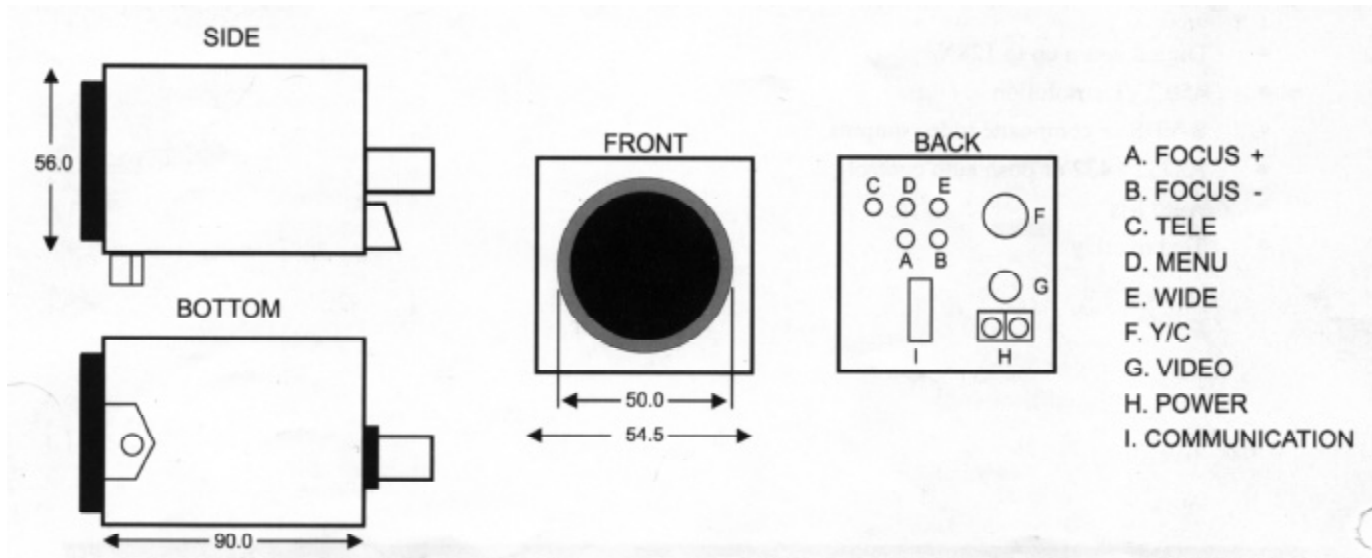

**PRODUCT SPECIFICATIONS**

CCD Sensor:	1/4" IT CCD
Active Pixels:	NTC - 768(H)x492(V) PAL - 768(H)x582(V)
Horizontal Resolution:	450TVL
Sensitivity:	1 LUX
Signal to Noise Ratio:	>45dB
Gamma:	ON
Gain:	AGC on & off Control
Contour Enhancement:	Adjustable Range
Synchronization:	Internal
Back Light Compensation:	On & Off Control
White Balance:	AWB Preset One push; Special; Manual
Iris:	Auto & Manual Control
Lens Mount:	Integrated
Integrated Lens Specs:	
Focal Length/Zoom:	3.9-63mm; 16X zoom
Angle of View:	
Relative Aperture:	f 1.6
Focus:	Auto & Manual
Video Output:	Composite VBS
Power Supply:	DC12±2V
Power Consumption:	4W
Interfaces:	RS232; RS485; RS422 Options
Ambient Operating Temperature:	0 deg. C to 40deg. C
Storage Temperature:	-20deg. C to 60deg. C
Housing:	Metal
Weight:	210g
Dimensions:	54.5W x 56H x 90D mm