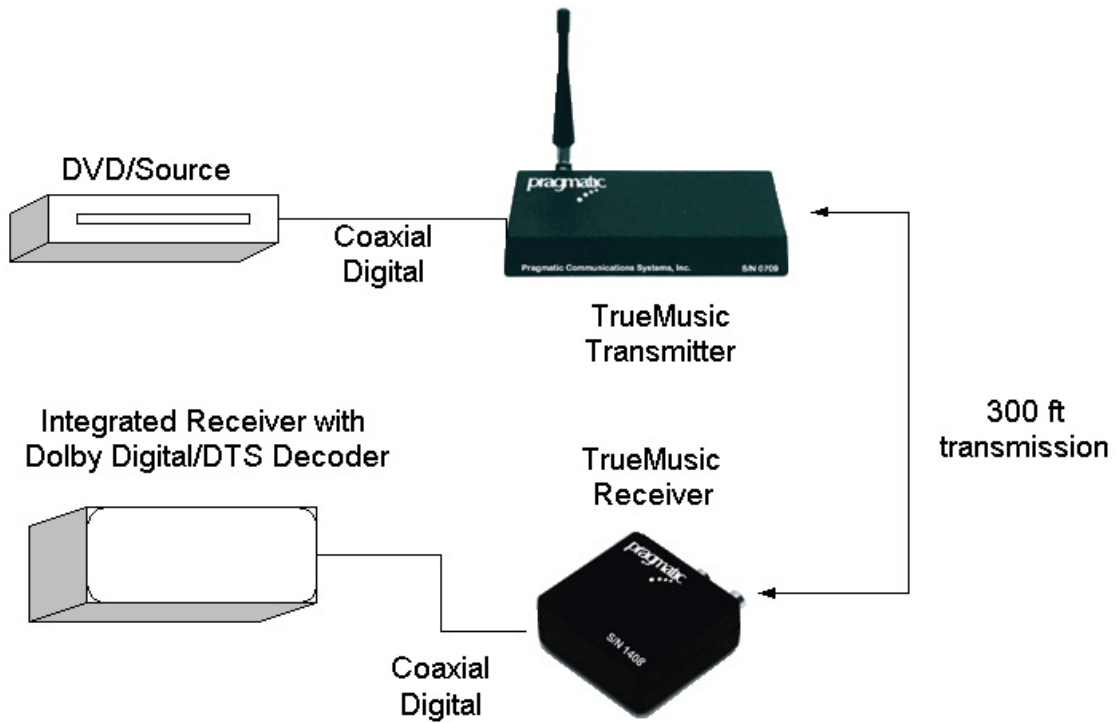

Typical Application:

2934 Corvin Drive, Santa Clara, CA 95051, USA

Tel. (408) 735 0300

Fax. (408) 735 0800

www.pragmatic1.com