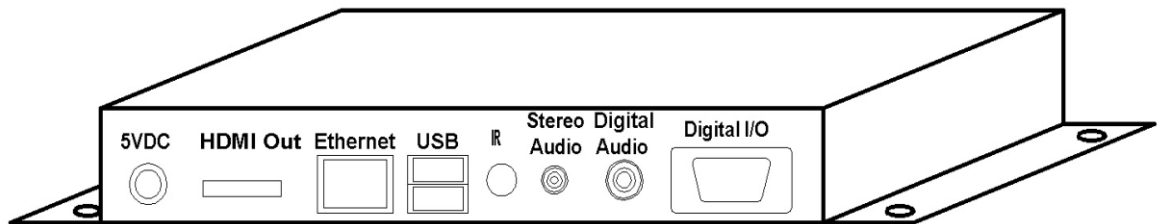

Specifications

SUPPORTING PROTOCOLS	TCP/IP, HTTP
CONNECTORS	10/100/1000 Ethernet, USB 2.0, mini-stereo audio, DC power jack
DISPLAY	HDMI
AUDIO	Mini stereo analog, (Coaxial Digital Audio Output optional)
NETWORK	10/100/1000 Ethernet (WiFi 802.11 b/g/n optional)
USB	x2
DECODING	Video MPEG-1, 2, 4; H.263, H.264, VC-1. Audio MPEG-1 (layers 1 & 2), MP3
STREAMING PROTOCOL	Types: HTTP, local file playback
RESOLUTIONS	640x480, 800x600, 1024x768, 1280x1024, 1280x768, 1366x768, 1920x1080p
IMAGE FILE FORMATS	JPEG, PNG
SCANNING FORMAT	SDTV 480i, EDTV 480p, HDTV 720p, 1080i, 1080p
SCREEN ROTATION	Landscape, portrait (+90°, -90°)
POWER	DC 5V (max)
OPERATING CONDITIONS	Temperature 50°-104°F (10°-40°C), Humidity 20-85% (non-condensing)
DIMENSIONS (HxWxD)	1.75" x 6" x 5.25"
WEIGHT	Net 3lb
REGULATIONS	UL, cUL, FCC (Class A/B), TUV, CCC, CE, LVDS, CB, BSMI, CISPR, RoHS
PACKAGE CONTENTS	Media player, remote control w/batteries, AC adapter
WARRANTY	One year limited warranty on parts and labor

Digital Signage In:
Hospitals, Pharmacies, Medical clinic,
Shopping Malls, Hotel Lobbies, Restaurants,
Boutique shops, College campus, Sports Bar,
Health & Fitness Clubs, Retail stores, Casinos, etc.

1. **RELATED PRODUCTS**
2. CATS-HD (HDMI distribution amplifier)
   - Control-9 (total room control)
   - PHA (compact directional speakers)
   - SAA (compact Stereo Audio Amplifier)