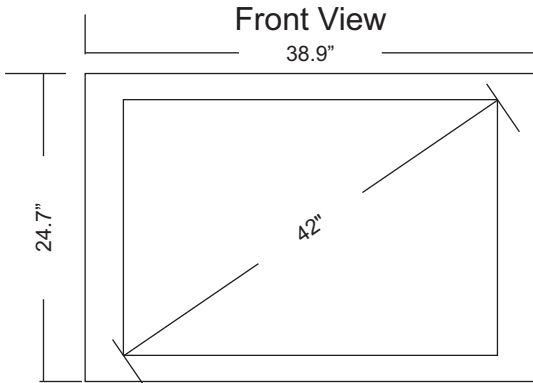

Pragmatic PDS42

Digital Signage Monitor

42" Pragmatic Digital Signage Monitor

Specifications

Width = 38.9"
Height = 24.7"
Depth = 3.9"

VESA wall mounts available

Viewable Image Size	42"
Brightness (typical)	450 cd/m2
Contrast Ratio	5000:1
Response Time	6.5ms Gray-Gray
Resolution (typical)	Widescreen 1920x1080, 16:9 Aspect Ratio
Maximum Resolution	1920x1080x60Hz
Colors Supported	16.7 Million
Viewing Angle	Horizontal: 176°/Vertical: 176°
DVI-D input	1
HDMI Input	1
Analog RGB (D-sub15)	1
ENERGY STAR® Compliant	Yes
Regulation: cULus	Yes
Regulation: FCC	Yes
Regulation: ROHS	Yes