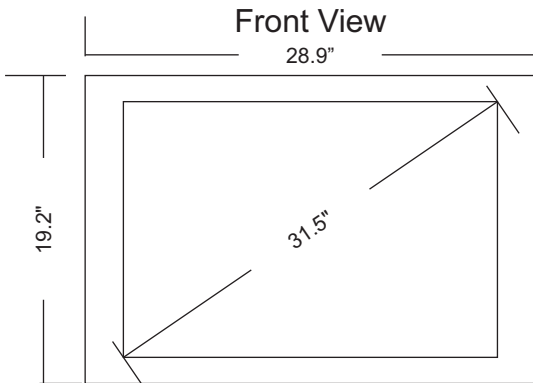

ATSC/NTSC/Clear QAM Tuner

For high definition reception

Wall Mountable

Standard VESA 200mm x 100mm wall mount

Specifications and Design Subject to Change Without Notice

Pragmatic

Acute Health Care LCD TV

32" Pragmatic Hospital TV

Width = 28.9"
Height = 19.2"
Depth = 3.1"
Weight = 14.4 lbs
VESA 200 x 100
M6 - 14mm

VESA wall mounts available

Specifications

| | |
|--------------------------|---|
| Viewable Image Size | 31.5" |
| Brightness (typical) | 500 cd/m2 |
| Contrast Ratio | 20000:1(DCR) |
| Response Time | 6.5ms Gray-Gray |
| Resolution (typical) | Widescreen 1920x1080, 16:9 Aspect Ratio |
| Maximum Resolution | 1920x1080x60Hz |
| Colors Supported | 16.7 Million |
| Viewing Angle | Horizontal: 176°/Vertical: 176° |
| Analog TV Tuning | NTSC |
| Analog Color System | NTSC |
| Analog Sound System | MTS+SAP |
| Closed Caption | Yes |
| V-Chip Parental Control | Yes |
| Digital Tuning | ATSC (8VSB)* with Clear-QAM |
| Pillow Speaker Connector | 1/4" Stereo Phono Jack . Tip: Audio; Ring: Data; Sleeve: Common Other connections available upon request. |
| Composite Inputs | 1 |
| S-Video Inputs | 0 |
| Component Inputs | 1 |
| HDMI Inputs | 2 |
| Signal Input | RF coaxial 75 ohms F-type |
| Built-in Speakers | Yes / 2x8 W |
| ENERGY STAR® Compliant | Yes |
| Regulation: cULus | Yes |
| Regulation: FCC | Yes |
| Regulation: ROHS | Yes |