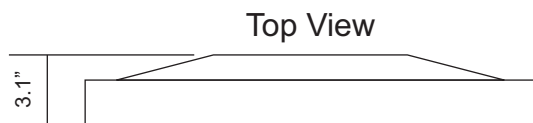

ATSC/NTSC/Clear QAM Tuner

For high definition reception

Wall Mountable

Standard VESA 200mm x 100mm wall mount

Specifications and Design Subject to Change Without Notice

Pragmatic

Acute Health Care LCD TV

32" Pragmatic Hospital TV

Width = 28.9"
Height = 19.2"
Depth = 3.1"
Weight = 14.4 lbs
VESA 200 x 100
M6 - 14mm

VESA wall mounts available

Specifications

| | |
|--------------------------|---|
| Viewable Image Size | 31.5" |
| Brightness (typical) | 500 cd/m2 |
| Contrast Ratio | 20000:1(DCR) |
| Response Time | 6.5ms Gray-Gray |
| Resolution (typical) | Widescreen 1920x1080, 16:9 Aspect Ratio |
| Maximum Resolution | 1920x1080x60Hz |
| Colors Supported | 16.7 Million |
| Viewing Angle | Horizontal: 176°/Vertical: 176° |
| Analog TV Tuning | NTSC |
| Analog Color System | NTSC |
| Analog Sound System | MTS+SAP |
| Closed Caption | Yes |
| V-Chip Parental Control | Yes |
| Digital Tuning | ATSC (8VSB)* with Clear-QAM |
| Pillow Speaker Connector | 1/4" Stereo Phono Jack . Tip: Audio; Ring: Data; Sleeve: Common Other connections available upon request. |
| Composite Inputs | 1 |
| S-Video Inputs | 0 |
| Component Inputs | 1 |
| HDMI Inputs | 2 |
| Signal Input | RF coaxial 75 ohms F-type |
| Built-in Speakers | Yes / 2x8 W |
| ENERGY STAR® Compliant | Yes |
| Regulation: cULus | Yes |
| Regulation: FCC | Yes |
| Regulation: ROHS | Yes |