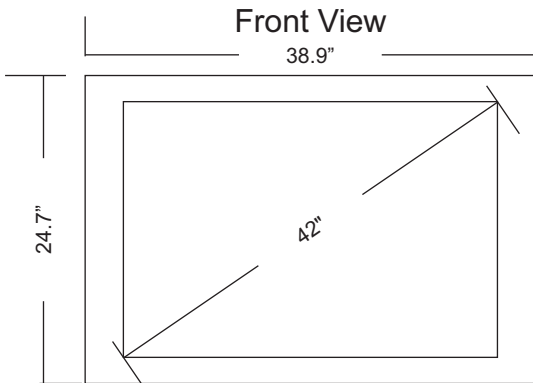

Copyright © 1994- 2014. All rights reserved.

Specifications and Design Subject to Change Without Notice

Pragmatic

Acute Health Care LCD TV

**42"** Pragmatic Hospital TV

Width = 38.9"  
Height = 24.7"  
Depth = 3.9"  
Weight = 31.5 lbs  
VESA 400 x 400  
M6 - 35mm