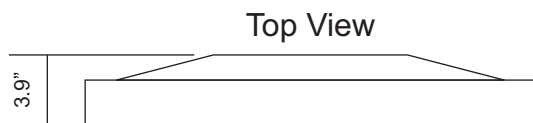

Pragmatic

Acute Health Care LCD TV

50" Pragmatic Hospital TV

Width = 44.5"
Height = 26.1"
Depth = 3.9"
Weight = 37.5 lbs
VESA 400 x 200
M6 - 18 mm

VESA wall mounts available

Specifications

Viewable Image Size	50"
Brightness (typical)	450 cd/m2
Contrast Ratio	3000:1
Response Time	6.5ms Gray-Gray
Resolution (typical)	Widescreen 1920x1080, 16:9 Aspect Ratio
Maximum Resolution	1920x1080x60Hz
Colors Supported	16.7 Million
Viewing Angle	Horizontal: 176°/Vertical: 176°
Analog TV Tuning	NTSC
Analog Color System	NTSC
Analog Sound System	MTS+SAP
Closed Caption	Yes
V-Chip Parental Control	Yes
Digital Tuning	ATSC (8VSB)* with Clear-QAM
Pillow Speaker Connector	1/4" Stereo Phono Jack . Tip: Audio; Ring: Data; Sleeve: Common Other connections available upon request.
Composite Inputs	1
S-Video Inputs	0
Component Inputs	1
HDMI Inputs	2
Signal Input	RF coaxial 75 ohms F-type
Built-in Speakers	Yes / 2x8 W
ENERGY STAR® Compliant	Yes
Regulation: cULus	Yes
Regulation: FCC	Yes
Regulation: ROHS	Yes

pragmatic
Innovators in wired & wireless systems

Professional
Home
Commercial
Health Care
Security
Government

www.Pragmatic1.com

2340A Walsh Avenue, Santa Clara, CA 95051
Ph: 408-748-1100, Fax: 408-663-9783
Email: sales@pragmatic1.com

Copyright © 1994- 2014. All rights reserved.

Specifications and Design Subject to Change Without Notice