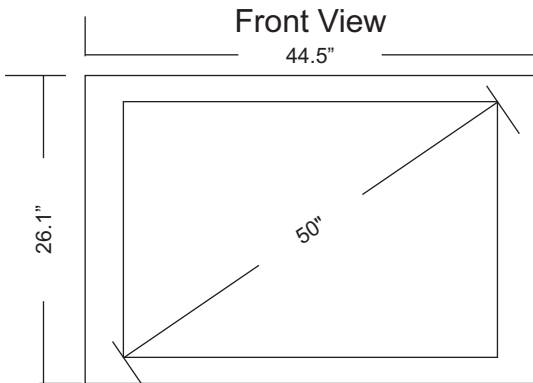

Copyright © 1994- 2014. All rights reserved.

Specifications and Design Subject to Change Without Notice

Pragmatic

Acute Health Care LCD TV

**50"** Pragmatic Hospital TV

Width = 44.5"  
Height = 26.1"  
Depth = 3.9"  
Weight = 37.5 lbs  
VESA 400 x 200  
M6 - 18 mm